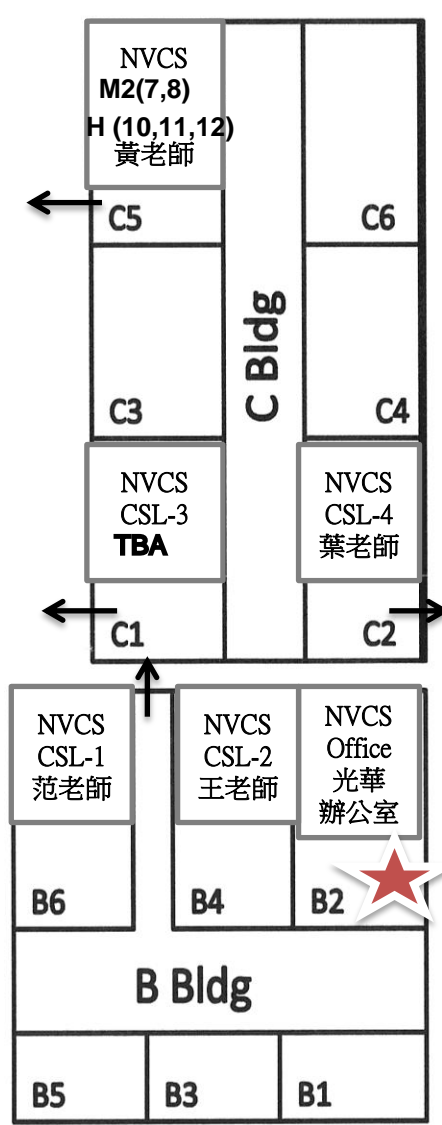

2017 - 2018 School Year

光華實驗中文學校

教室分配圖

North Valley Chinese  
School Classroom Map

Campus: Milpitas  
Christian School

3435 Birchwood Land  
San Jose, CA 95132

F Bldg

Restrooms

Parking

Parking