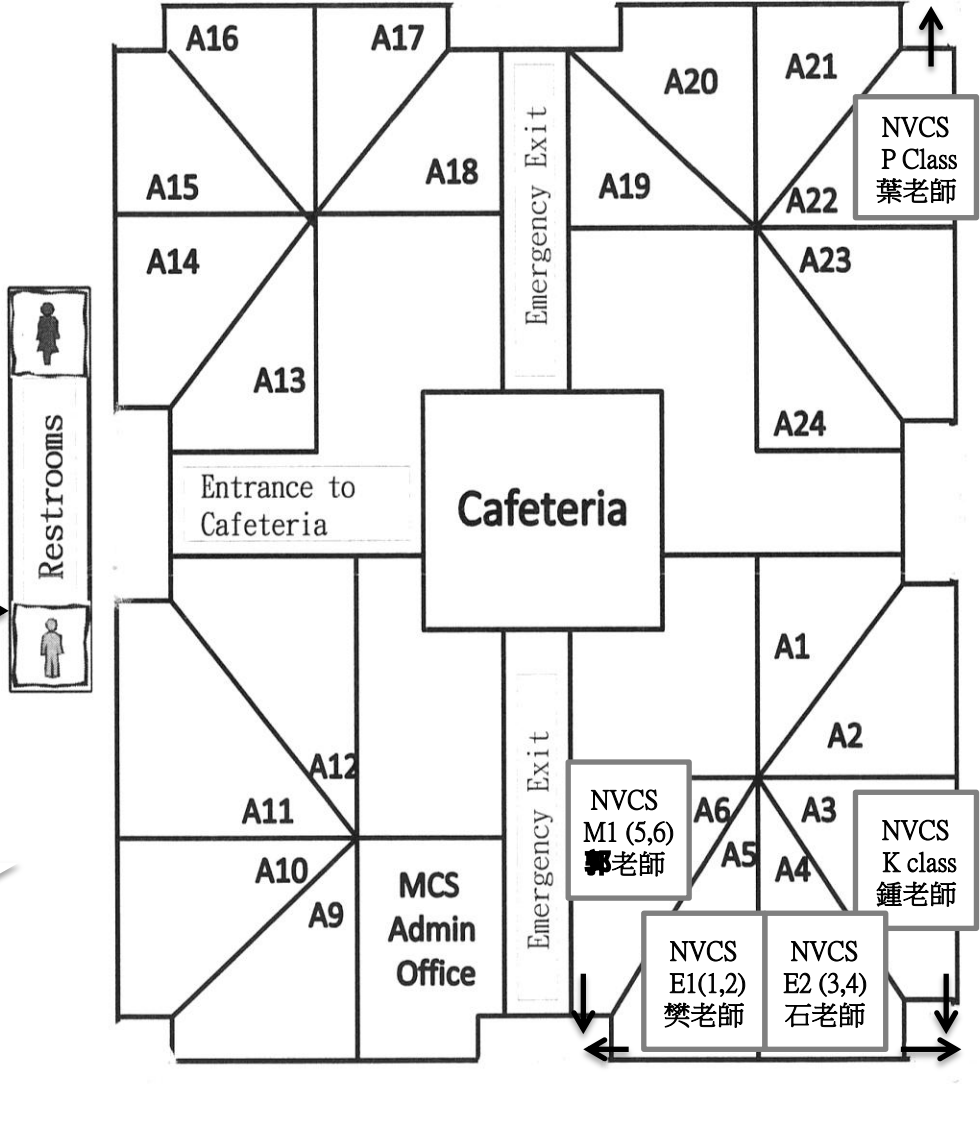

2017 - 2018 School Year

光華實驗中文學校

教室分配圖

North Valley Chinese  
School Classroom Map

Campus: Milpitas  
Christian School

3435 Birchwood Land  
San Jose, CA 95132

F Bldg

Restrooms

Parking

Parking